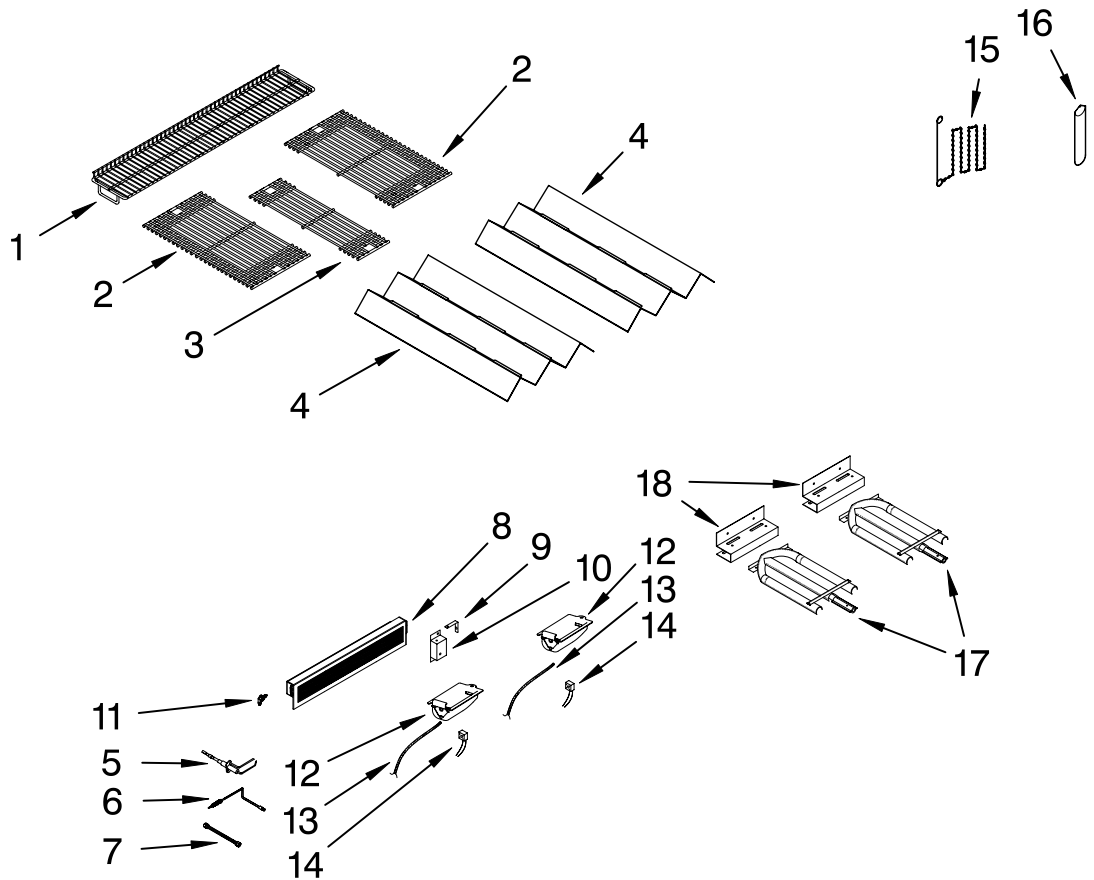

BURNERS, GRATES, AND LIGHTS PARTS

For Models: KBNS271TSS00, KBSS271TSS00

(Stainless Steel) (STLS w/Jacket)

Illus. No.	Part No.	DESCRIPTION
1	W10128611	Rack, Warming
2	W10128614	Rack, Large
3	W10128616	Rack, Small
4	W10128618	Plate, Sear
5	W10128621	Electrode, Rear
6	W10128622	Thermocouple, Rear Burner
7	W10128623	Flex Tube, Rear Burner
8	W10128624	Burner, Rear
9	W10128625	Bracket, Rear Thermocouple
10	W10128626	Cover, Rear Thermocouple
11	W10128627	Orifice, Rear Burner
12	W10128628	Light, Grill
13	W10128630	Light, Grill(Set)
14	W10128631	Socket, Light
15	W10128704	Rod, Lighting
16	W10128703	Bag, Lighting Rod
17	W10128775	Burner, Main
18	W10128776	Bracket, Main Brnr

FOR ORDERING INFORMATION REFER TO PARTS PRICE LIST